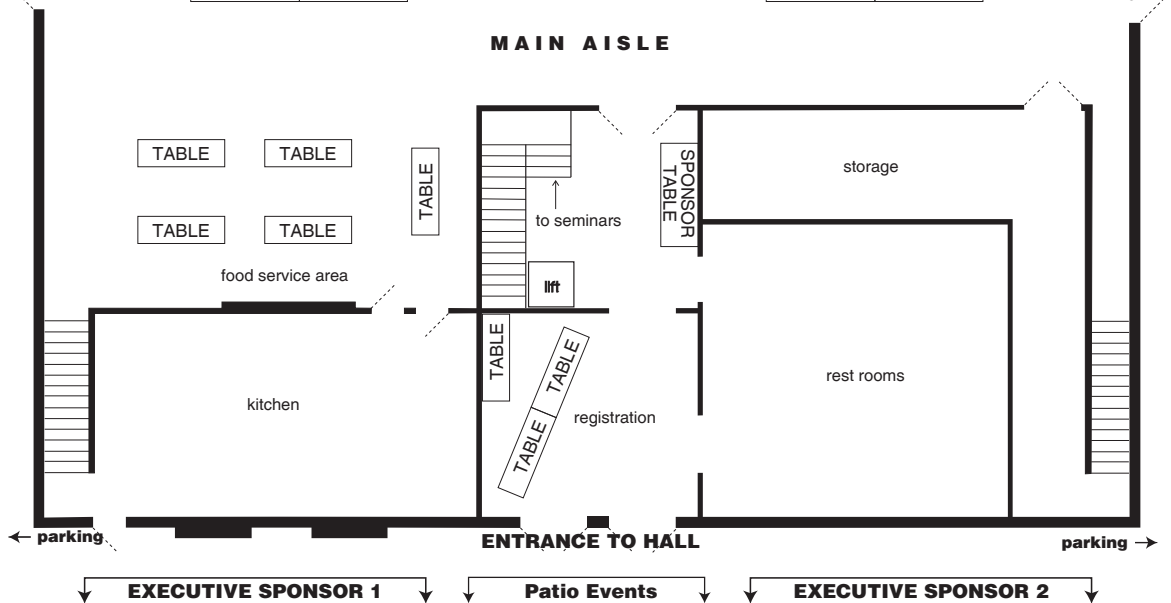

The Four Corners Showcase of Holistic & Ecological Products, Services & Seminars

6' w x 8' d
\$235
add 10% for corner
(see early bird special below)

6' w x 10' d
\$295 (no corners)
(see early bird special below)

8' w x 8' d
\$300
add 10% for corner
(see early bird special below)

10' w x 8' d Angle
\$355
(see early bird special below)

8' w x 10' d
\$375
add 10% for corner
(see early bird special below)

10' w x 10' d
\$450
add 10% for corner
(see early bird special below)

20' w x 8' d L-booth
\$700
(see early bird special below)

EARLY BIRD SPECIAL

Prior to 4/1 deduct 20% of your booth rental fee.

*These booths are impacted by loading during early setup.