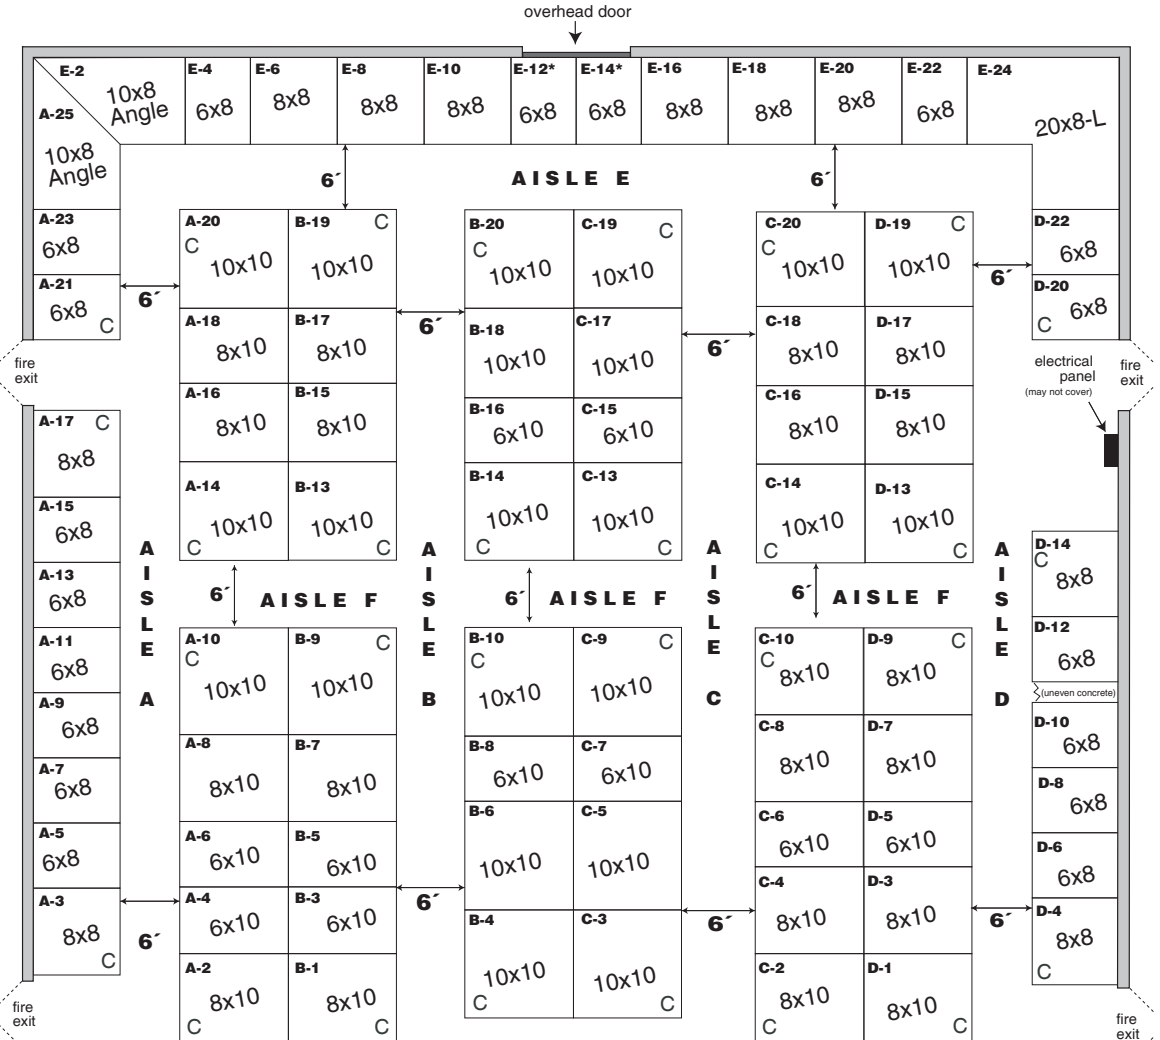

The Four Corners Showcase of Holistic & Ecological Products, Services & Seminars

6' w x 8' d
\$235
add 10% for corner
(see early bird special below)

6' w x 10' d
\$295 (no corners)
(see early bird special below)

8' w x 8' d
\$300
add 10% for corner
(see early bird special below)

10' w x 8' d Angle
\$355
(see early bird special below)

8' w x 10' d
\$375
add 10% for corner
(see early bird special below)

10' w x 10' d
\$450
add 10% for corner
(see early bird special below)

20' w x 8' d L-booth
\$700
(see early bird special below)

EARLY BIRD SPECIAL

Prior to 4/1 deduct 20% of your booth rental fee.

*These booths are impacted by loading during early setup.